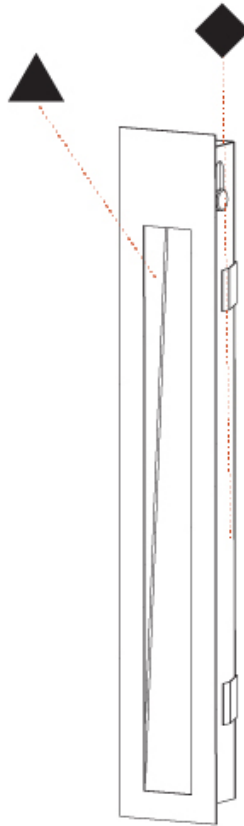

### A35698-

base number	Color	Finishes	Finishes
	Temperature	(Diamond)	(Triangle)

- To build a product code in our configurator select the specify button on the base model # product page
- To build a manual product code on this datasheet choose from the options listed below in blue font and add the suffix to the base model #

#### PHYSICAL

Shape: Rectangle
Width (mm): 40
Width (in): 1 9/16
Height (mm): 150
Depth (mm): 26
Height (in): 5 7/8
Depth (in): 1
Ceiling Thickness (mm): 10 / 12 / 15
Ceiling Thickness (in): 3/8 or 1/2 or 9/16
Min. Recessing Depth (mm): 30
Min. Recessing Depth (in): 1 3/16
Weight (kg): 0.21
Weight (lbs): 0.46
Screws: No visible screws
Fixture Finish: SSR / BKV / CWI / CRY / HAB / UFT / ITA / RUA / FTG / MYG / LOD / PUS / FRO / FUP / KIA / POP / BLS / SPG / MEY / GOH / CHC / COM / ABZ / JAG / OBR / MOS / ROR
Fixture Material: Aluminum
Cut-out Measurements: 140mm / 5 1/2" x 34mm / 1 5/16"

#### PHYSICAL

Shape: Rectangle  
 Length (mm): 250  
 Length (in): 9 <sup>13</sup>/<sub>16</sub>  
 Width (mm): 40  
 Width (in): 1 <sup>9</sup>/<sub>16</sub>  
 Height (mm): 250  
 Depth (mm): 26  
 Height (in): 9 <sup>13</sup>/<sub>16</sub>  
 Depth (in): 1  
 Ceiling Thickness (mm): 10 / 12 / 15  
 Ceiling Thickness (in): 3/8 or 1/2 or 9/16  
 Min. Recessing Depth (mm): 30  
 Min. Recessing Depth (in): 1 <sup>3</sup>/<sub>16</sub>  
 Weight (kg): .83  
 Weight (lbs): 1.8  
 Fixture Finish: SSR / BKV / CWI / CRY / HAB / UFT / ITA / RUA / FTG / MYG / LOD / PUS / FRO / FUP / KIA / POP / BLS / SPG / MEY / GOH / CHC / COM / ABZ / JAG / OBR / MOS / ROR  
 Fixture Material: Aluminum  
 Cut-out Measurements: 240mm / 9 7/16" x 34mm / 1 5/16"

## DELIGHT STRING WIDE RECESSED

A35699-

PROJECT

TYPE

SPECIFIER

QUANTITY

DATE

A