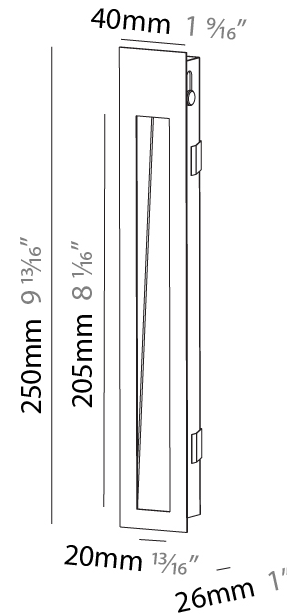

GENERAL

Series: Delight
Subseries: Delight String Wide
Partner: Prolicht
Division: Architectural
Installation: Recessed
Product Type: Step Light
Mounting Location: Wall
Light Distribution: Asymmetric

PHYSICAL

Shape: Rectangle
Length (mm): 250
Length (in): 9 ¹³/₁₆
Width (mm): 40
Width (in): 1 ⁹/₁₆
Height (mm): 250
Depth (mm): 26
Height (in): 9 ¹³/₁₆
Depth (in): 1
Ceiling Thickness (mm): 10 / 12 / 15
Ceiling Thickness (in): 3/8 or 1/2 or 9/16
Min. Recessing Depth (mm): 30
Min. Recessing Depth (in): 1 ³/₁₆
Weight (kg): .83
Weight (lbs): 1.8
Fixture Finish: SSR / BKV / CWI / CRY / HAB / UFT / ITA / RUA / FTG / MYG / LOD / PUS / FRO / FUP / KIA / POP / BLS / SPG / MEY / GOH / CHC / COM / ABZ / JAG / OBR / MOS / ROR
Fixture Material: Aluminum
Cut-out Measurements: 240mm / 9 7/16" x 34mm / 1 5/16"

ELECTRICAL

Lamp Type: LED (Zhaga Standard)
Input Wattage (W): 2.2
Total Output Wattage (W): 2
Dimming: 0-10V Dimming / Phase Dimming (120Vac Only)
Driver Included: No
Driver Location: Remote
Driver Type: Constant Current - 120 / 277Vac
Driver Class: Class 2
Input Voltage (V): 120 - 277
Constant Current (MA): 700

LED

Number of LEDs: 1
Color Temperature (°K): 2700 / 3000 / 3500 / 4000
Max. Delivered Lumen (lm): 60 / 60 / 68 / 70
CRI: >90 CRI
Lamp Life (hrs): 50000

OPTICAL

RATINGS AND CERTIFICATIONS

Certified By: Certified for North American Standards
IP rating: IP20

PROJECT
TYPE
SPECIFIER
QUANTITY
DATE