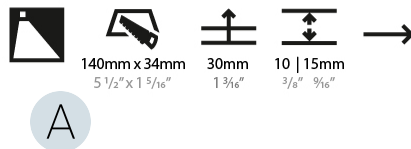

GENERAL

Series: Delight
Subseries: Delight String Wide
Partner: Prolicht
Division: Architectural
Installation: Recessed
Product Type: Step Light
Mounting Location: Wall
Light Distribution: Asymmetric

PHYSICAL

Shape: Rectangle
Width (mm): 40
Width (in): 1 9/16
Height (mm): 150
Depth (mm): 26
Height (in): 5 7/8
Depth (in): 1
Ceiling Thickness (mm): 10 / 12 / 15
Ceiling Thickness (in): 3/8 or 1/2 or 9/16
Min. Recessing Depth (mm): 30
Min. Recessing Depth (in): 1 3/16
Weight (kg): 0.21
Weight (lbs): 0.46
Screws: No visible screws
Fixture Finish: SSR / BKV / CWI / CRY / HAB / UFT / ITA / RUA / FTG / MYG / LOD / PUS / FRO / FUP / KIA / POP / BLS / SPG / MEY / GOH / CHC / COM / ABZ / JAG / OBR / MOS / ROR
Fixture Material: Aluminum
Cut-out Measurements: 140mm / 5 1/2" x 34mm / 1 5/16"

ELECTRICAL

Lamp Type: LED (Zhaga Standard)
Input Wattage (W): 2.2
Total Output Wattage (W): 2
Dimming: Non-Dimming / Phase Dimming (120Vac only) / 0-10V Dimming
Driver Included: No
Driver Location: Remote
Driver Type: Constant Current - 120 / 277Vac
Driver Class: Class 2
Input Voltage (V): 120 - 277
Constant Current (MA): 700

LED

Number of LEDs: 1
Color Temperature (°K): 2700 / 3000 / 3500 / 4000
Max. Delivered Lumen (lm): 60 / 60 / 68 / 70
CRI: >90 CRI
Lamp Life (hrs): 50000

OPTICAL

RATINGS AND CERTIFICATIONS

Certified By: Certified for North American Standards
IP rating: IP20